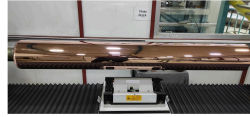

## Products

Product  
Engraved Cylinder

GTIP  
844250

Product  
Ready-to Engrave Cylinder

GTIP  
844250

Product  
Steel Cylinder

GTIP  
844250