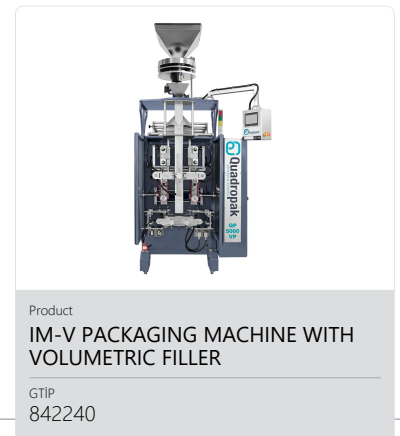

+90 (546) 410 66 13

mustafa@cmnmakine.com

cmnmakine.com.tr

Kobisan 3 Sanayi Sitesi, Fevzi Çakmak Mh. 10753
Sk. No:30 AI/AJ KARATAY / Konya / Türkiye

Foundation Year
2012

Employee Count
25-50

Open Area m2
1000

Hakkımızda

Together with modern technology and more than 20 years of experience; our company continuously manufacturer kobisan industrial area by targetting to serve for best Quality. Some of our product range including; Vertical Packing Machines (Volumetric , Screw,Linear Scale,Multihead Scale) Liquid Machine, Various Packaging Equipments, Conveyor Bands, Elevators. Our company with brand name QUADROPAK reached high level of export rate ; together with the success of remarkable place among the leader manufacture companies in packaging industry in shortest time.

Company Officials

	Mustafa Topuz Chairman of the Board of Dir...	Mustafa@cmnmakine.com +90 546 410 66 13
	Mustafa Topuz Foreign Trade Specialist	export@cmnmakine.com +90 (546) 410 66 13
	Semih Dikici Foreign Trade Specialist	semih@cmnmakine.com +90 (532) 156 65 42

Trademarks

Quadropak

Countries We Export To

Egypt, Iraq, Jordan, The Netherlands, Belgium, Morocco, Algeria, Russia, Mauritania, Uzbekistan, Saudi Arabia, Bahrain, Azerbaijan, Sudan, Libyan

Countries We Import From

Dosing Units

Kalite Belgeleri

- ISO 9001:2015
- Trademark Registration Certificate
- Service Competence Certificate

Products