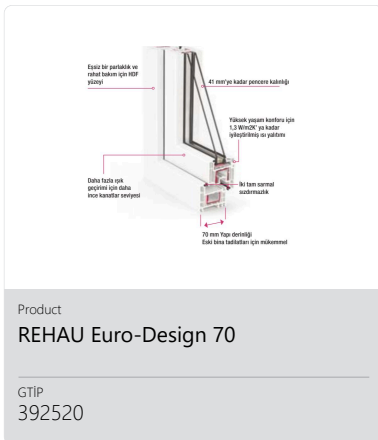

PVC Profil - PVC aksesuar

Quality Certifications

TSE

ISO 9001:2008 Quality Management System

EN 1090-2 EN ISO 3834-2

Products

Demir Pvc Yapı Ve Cephe Elemanları Sanayi Ticaret Limited

+90 (332) 345 05 25

demirpvc.com.tr

muhasibe@demirpvc.com.tr

Horozluhan 1. Organize Sanayi Bölgesi, İncegöz Sk. No: 3/1 Horozluhan OSB / Selçuklu / KONYA

Foundation Year
2019

Employee Count
25-50

Open Area m2
1000

Products

Product
REHAU Inova Sliding System