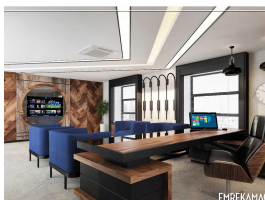

Product
Furniture

GTIP
940310