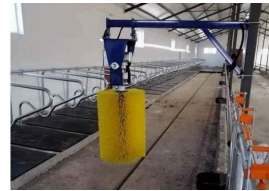

Product
Automatic Animal Scratcher

GTIP
845730