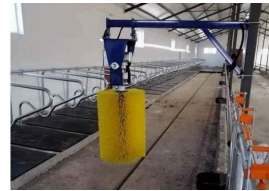

### Products

Product  
Manger Lock System 60

GTIP  
845730

Product  
Automatic Animal Scratcher

GTIP  
845730