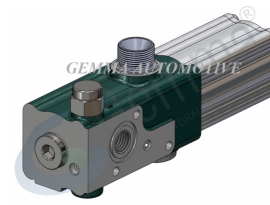

Product
Dump Valve

GTIP
841350