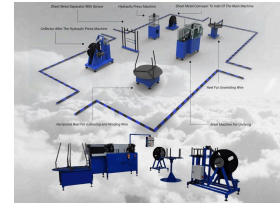

Product
RULO PANEL MESH MACHINE

GTİP
846330

Product
RAZORE WIRE MACHINE

GTİP
846330

Product
NAIL PULSHING MACHINE

GTİP
846330

Product
WIRE FENCE MOLUDS

GTİP
846330