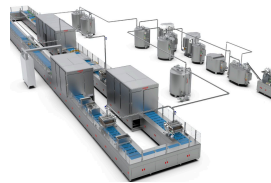

Products

Product

Chocolate Shell Moulding Line

GTIP

843820