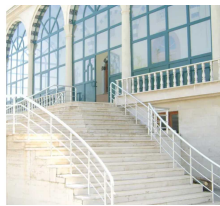

Narin Metal Alüminyum ve Demir Doğrama - Emin Karanarin

+90 (332) 235 24 29

narinmetal@hotmail.com

narinaluminyum.com.tr

Ceylandere Sokak, No:76 SELÇUKLU / Konya / Türkiye

Foundation Year
1974

Employee Count
5-10

Open Area m2
30

Hakkımızda

Our company, which started to serve with the vision of being among the leading companies in the field of Iron Joinery, Wrought Iron and Steel Construction in 1974, has been following the technological developments required by the era and since 1989 Aluminum Joinery, Aluminum Railing and Facade Systems; Since 2006, it continues to serve with Ladder, Glass Balcony and Shower Cabin systems. Our company, which has completed all the projects that it has started in the private sector, especially in the state tenders, on time and without compromising on its quality understanding, has taken its place among the pioneering institutions that set an example in the sector. Our company offers you aesthetic architectural structures that decorate your dreams with appropriate conditions with its professional team that prioritizes customer

Company Officials

Emin Karanarin
Company Owner

-
-

erkam karanarin
Foreign Trade Specialist

malik_narin@hotmail.com
+90 532 564 51 88

Countries We Export To

France

Countries We Import From

France

Kalite Belgeleri

CE

Products

Product
Stair Rail

GTIP
761090