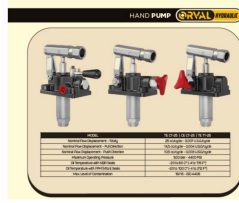

Employee Count
25-50

Open Area m2
50

Products

Product
Hydraulic Directional Control Valve

GTIP
841290

Product
Hand Pump

GTIP
841290

Product
Tractor Valve