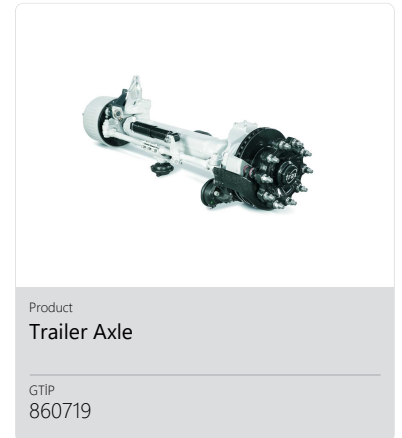

Özkoç İlave Dingil Sanayi Ve Ticaret Limited Şirketi

+90 (332) 239 22 66

info@ozkocaxle.com

ozkocaxle.com

Konya Organize Sanayi Bölgesi 13. Sk. No:5
SELÇUKLU / Konya / Türkiye

Foundation Year
1980

Employee Count
25-50

Open Area m2
21000

Hakkımızda

OZKOC, established in 1980, is a leading manufacturer of trailer axles, in konya organized industry area. Ozkoç started its mission providing high performance, more comfort and safety to its clients with a 20,000 m² operational establishment, continuous investment on human resources, innovative minds, technology, and r/d solutions to meet the needs of the both domestic and international market. the company adopted the values of world-class production, quality, and innovative structure by offering their own trade mark "TRAX" branded products to its customers.

Company Officials

	Mehmet İngör Chairman of the Board of Dir...	-
	Yağız Acet Foreign Trade Specialist	info@ozkocaxle.com +90 (530) 602 64 66
	Ali İngör Company Owner	info@ozkocaxle.com -

Trademarks

Özkoç, Trax

Countries We Export To

Germany, Italy, Greece, Portugal, Serbia, Finland, Iraq, Islamic Republic of Iran, Egypt, Saudi Arabia, Tunisia, Algeria, Russia, Kazakhstan,

Countries We Import From

Slack Adjuster, S Cam

Kalite Belgeleri

- ISO 9001:2015
- Trademark Registration Certificate

Products