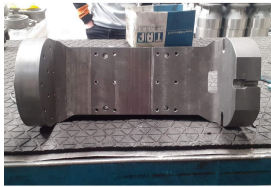

Open Area m2
3000

Hakkımızda

İsmail SOYTÜRK Metallurgy Ltd. STI

Company Officials

ismail soytürk
Company Owner

ismailsoyturk84@gmail.com
+90 (554) 270 63 29

Products

Product
Casting