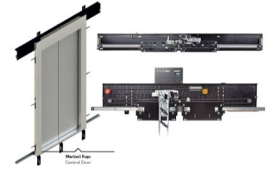

Product
DEFLEXION PULLEY

GTIP
843131

Product
Tackle Pulley

GTIP
843131

Product
Guide rails

GTIP
843131

Product
AUTOMATIC DOORS

GTIP
843131