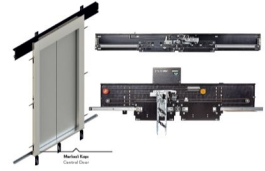

Product
AUTOMATIC DOORS

GTIP
843131

Product
BUTTONS LOP

GTIP
843131

Product
COP BUTTON

GTIP
843131