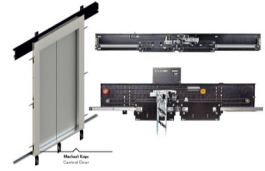

Product
DEFLEXION PULLEY

GTIP
843131

Product
Tackle Pulley

GTIP
843131

Product
Guide rails

GTIP
843131

Product
AUTOMATIC DOORS

GTIP
843131