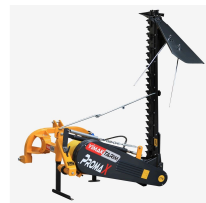

## Products

Product  
Pop-up Earth Bucket

GTIP  
843290

Product  
double blade mower

GTIP  
843290

Product  
Promax zaga type double action  
mower

GTIP  
843290